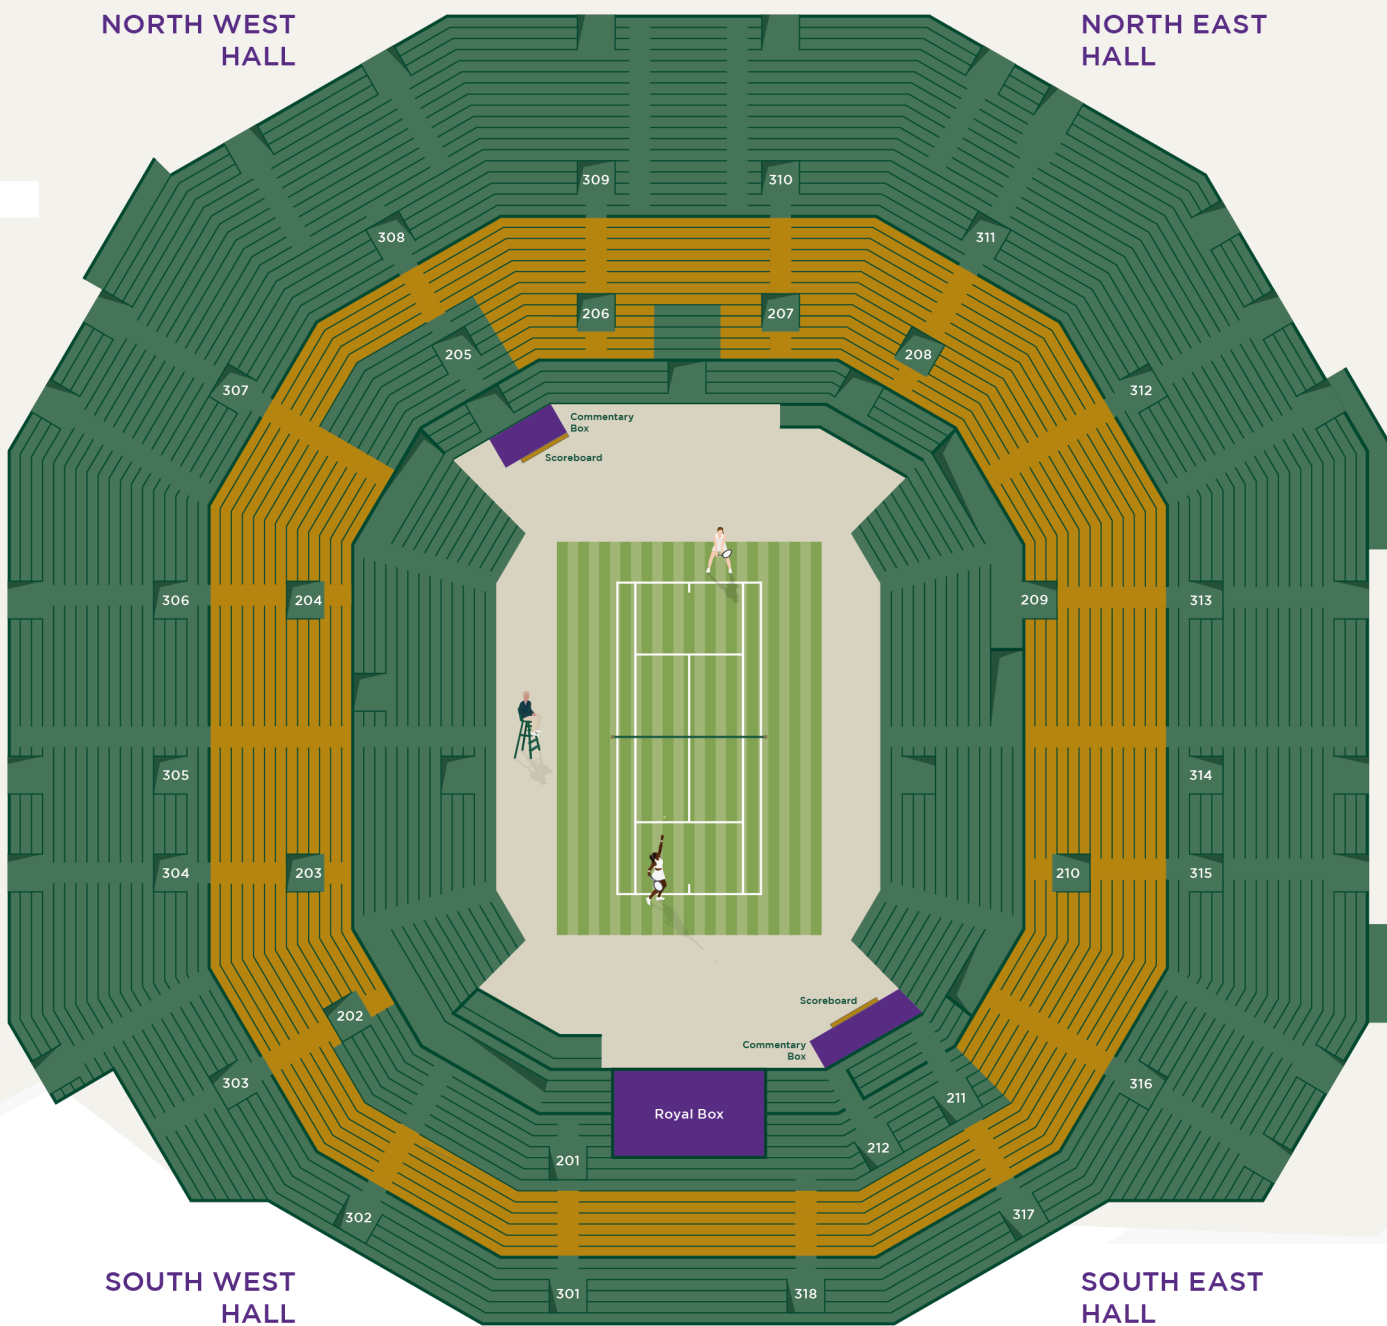

CENTRE COURT

Gold shading denotes
debenture seating area

NORTH WEST
HALL

NORTH EAST
HALL

SOUTH WEST
HALL

SOUTH EAST
HALL